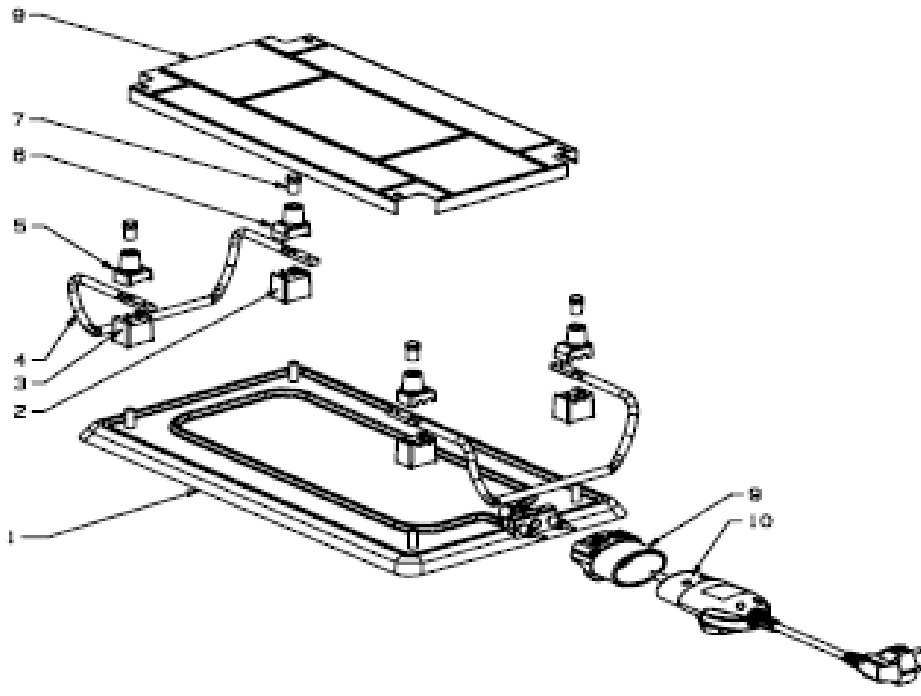

Drawing

 <b>Hendi B.V.</b> Steenoven 21 3911 TX Rhenen The Netherlands	<b>Batch #</b>	<b>Appliance part#</b>
	0000000	238219
	<b>Description</b>	
	Tepan-Yaki Griddle	

<b>Date</b>	11-03-2013	<b>Revision #</b>	Revision version
<b>Revision</b>	First bill of materials (BOM)		

### Bill of materials (BOM)

 <b>Hendi B.V.</b> Steenoven 21 3911 TX Rhenen The Netherlands	<b>Batch #</b>	<b>Appliance part#</b>
	0000000	238219
	<b>Description</b>	
	Tepan-Yaki Griddle	

<b>Date</b>	11-03-2013	<b>Revision #</b>	Revision version
<b>Revision</b>	First bill of materials (BOM)		

Item	Description	Part#	Quantity	Remark	Picture
1	Grill plate with element 2100W	1	n/a		
2	Lower part foot (right)	2	n/a		
3	Lower part foot (left)	2	n/a		
4	Handle	2	n/a		
5	Foot (left)	2	n/a		
6	Foot (right)	2	n/a		
7	Rubber buffer	4	n/a		
8	Bottom cover	1	n/a		
9	Socket	1	n/a		
10	Removable powercord with variable thermostat	1	928271	150cm	