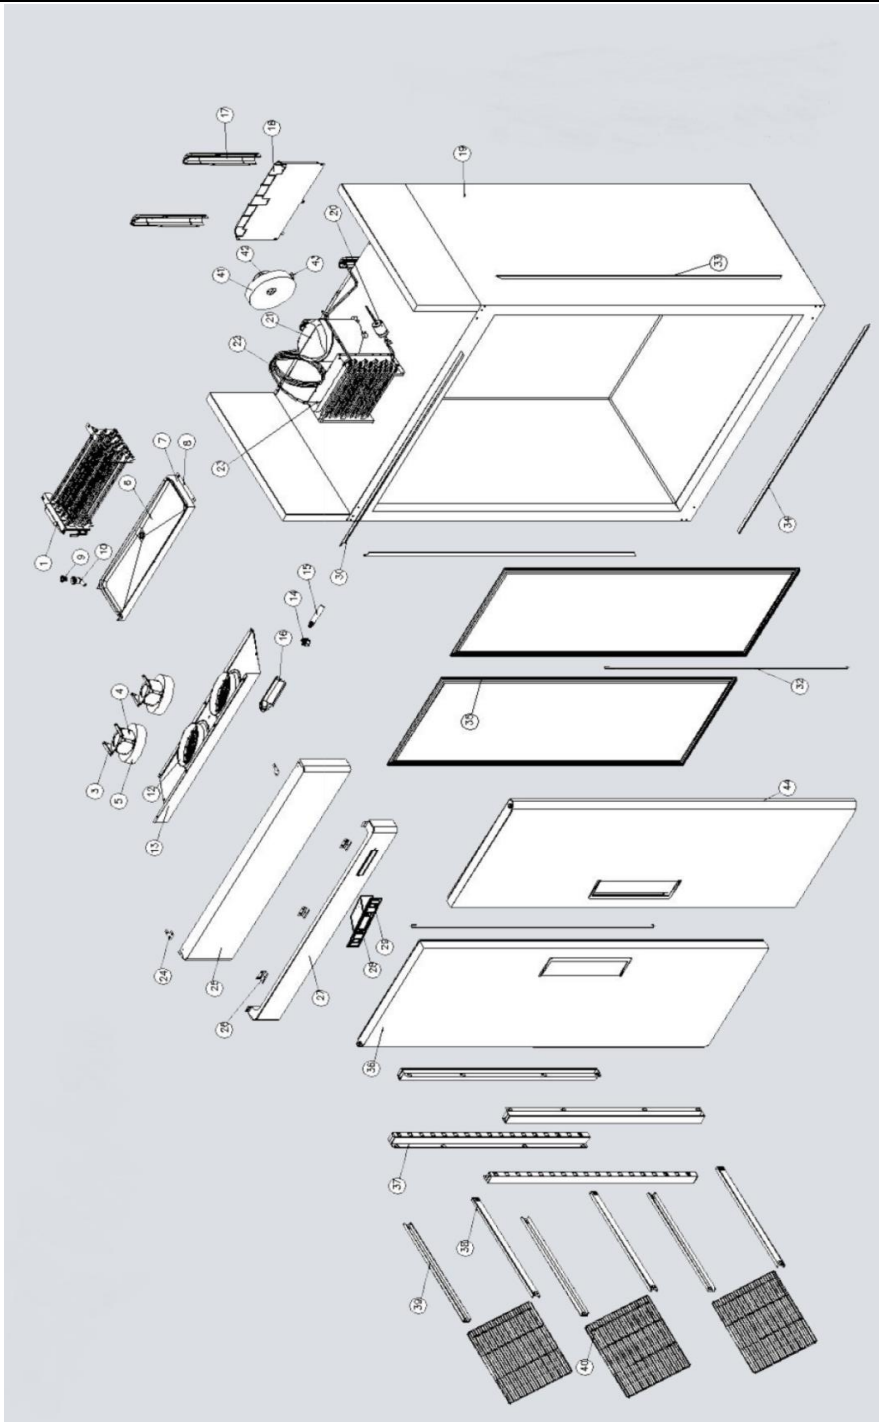

Drawing

HENDI FOOD SERVICE EQUIPMENT Hendi B.V. Steenoven 21 3911 TX Rhenen The Netherlands	Batch #	Appliance part#
	101031 and up	232125
	Description	
	Refrigerators with two doors 1300L Profi line	

Date	27-09-2016	Revision #	Revision version
Revision	First bil of materials (BOM)